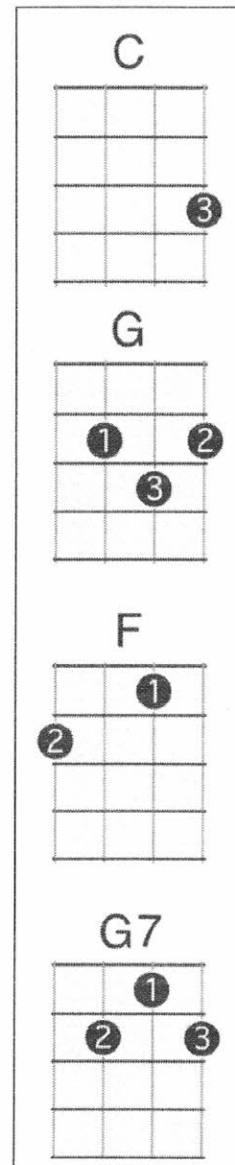

I'm a Believer

Neil Diamond

Strum D D U U D or D D D D

Key of C

First Note=G

C G C
I thought love was only true in fairy tales
C G C
Meant for someone else but not for me
F C F C
Love was out to get me That's the way it seemed
F C G7
Disappointment haunted all my dreams

(-----tacet-----) C F C
Chorus: Then I saw her face
F C F C

Now I'm a believer
F C F C F C F C
Not a trace of doubt in my mind
C F C
I'm in love, (hmmm) I'm a believer,
F G7

I couldn't leave her if I tried
(riff x 2)

Disappointment haunted all my dreams
Chorus

(-----tacet-----) C F C F C F C (tacet=sing only)
Yes I saw her face now I'm a believer
F C F C F C F C F C F C F C F C
Not a trace of doubt in my mind well, I'm a believer yea, yea yea yea